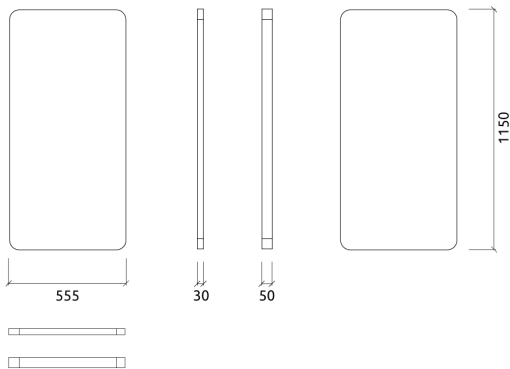

Performance

Technical Information

Features

Type:  
Absorber

Absorption range: 315 Hz to 8000 Hz

Acoustic Class: B | ( $\alpha_w$ ) = 0,80

Available fire rates:  
FG | Furniture Grade

Material:  
- Acoustic fabric  
- Calibrated cell acoustic foam

Dimensions:

FG - SF | 555x1150x50mm | 1.06 Kg

Myriad is an acoustic absorber panel, designed for rooms that require a simple and efficient solution for reverberation control. Made from high performance acoustic foam, covered with a premium acoustic fabric, Myriad excels in the high frequency range. Myriad unleashes its design potential when combining colours, allowing you to create beautiful designs and your own personalised patterns. Myriad is very easy to install, with a self-adhesive backing. In minutes you can have your room acoustically treated and ready to use.