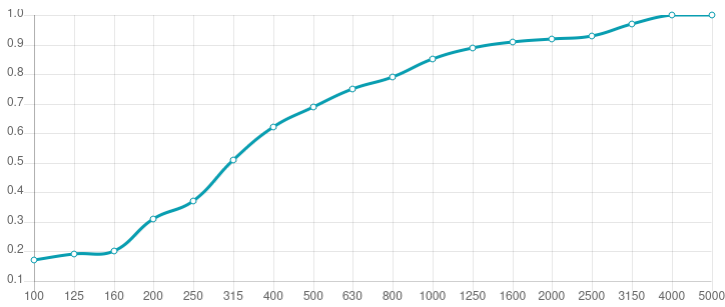

Performance

Technical Information

Features

Type:  
Absorber

Absorption range: 315 Hz to 8000 Hz

Acoustic Class: B | ( $\alpha_w$ ) = 0,80

Available fire rates:  
FG | Furniture Grade

Material:  
- Acoustic fabric  
- Calibrated cell acoustic foam

Dimensions:

FG - SF | 555x1150x50mm | 1.06 Kg

Myriad is an acoustic absorber panel, designed for rooms that require a simple and efficient solution for reverberation control. Made from high performance acoustic foam, covered with a premium acoustic fabric, Myriad excels in the high frequency range. Myriad unleashes its design potential when combining colours, allowing you to create beautiful designs and your own personalised patterns. Myriad is very easy to install, with a self-adhesive backing. In minutes you can have your room acoustically treated and ready to use.